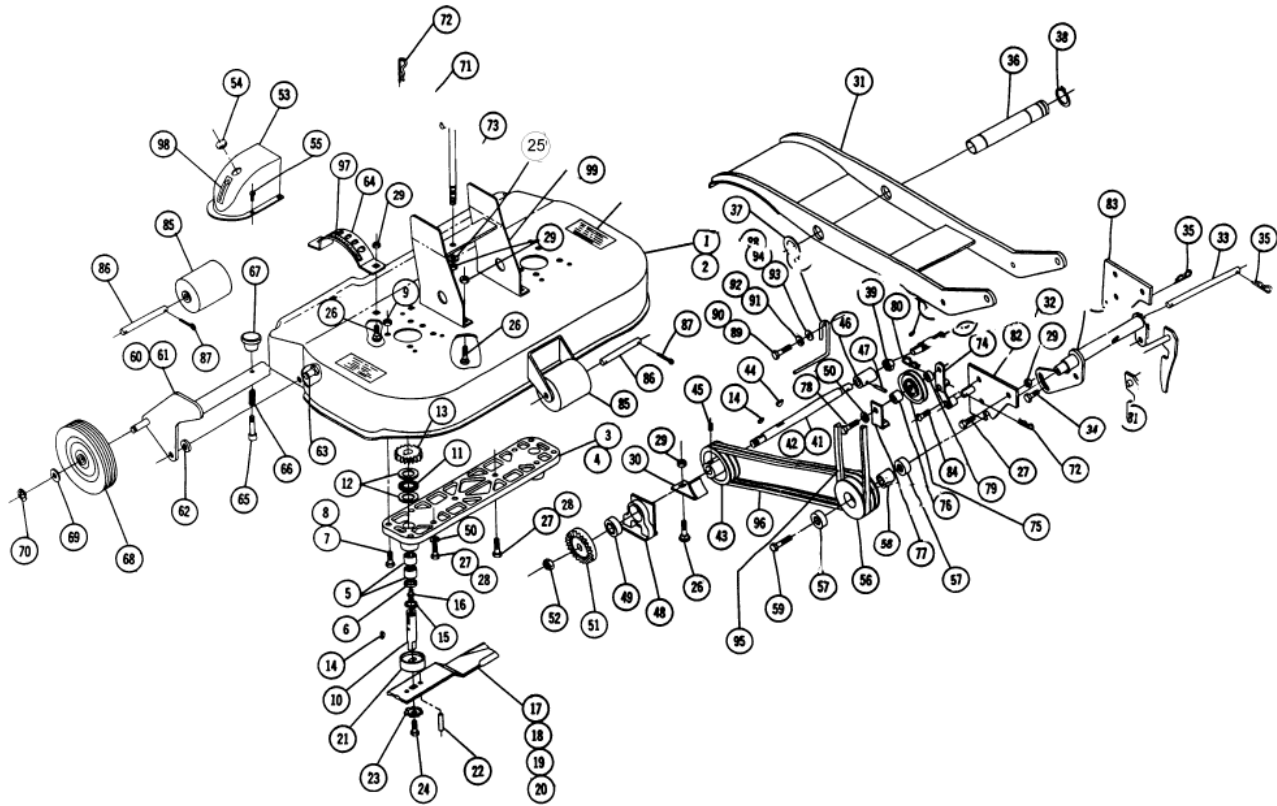

TORO **MASTER PARTS VIEWER**
 ©2003 The Toro Company **Model: 5-2321 Year: 1968 Serial Range: None - None**

Parts List For 32" Rotary Mower Model 5-2321

No.	Part	Qty.	No.	Part	Qty.
2	6640 Ass-y Deck	1	58	6595 SPACER-BEARING	1
4	7592 Housing	1	59	6596 SPECIAL BOLT	1
5	1508 NEEDLE BEARING	4	61	6644 Ass-y Support-Wheel	1
6	1303 Seal	2	62	6605 WASHER	2
8	908020-4 Bolt 5/16-18 x 11/4	4	63	6577 Bolt-Special	2
9	915662-4 Nut 5/16-18	4	64	6806 QUADRANT *R	1
10	3724 Spindle	2	65	6633 PLUNGER	1
11	1534 Bearing Thrust	2	66	6634 Spring	1
12	1535 WASHER-THRUST	4	67	6635 KNOB	1
13	3131 SPUR GEAR	2	68	6749 WHEEL ASSY	2
14	937084 WOODRUFF KEY	5	69	3765 SHIM-WASHER	2
15	936125 RING-SNAP, EXTERNAL	4	70	5701 E Ring	2
16	1030 Zerk	2	71	6613 LIFT ROD *R	1
19	4116 Blade R.H. 18"	1	72	933504-4 Hairpin	2
20	4117 Blade L.H. 18"	1	73	920009-4 Washer	1
21	3716 SPINDLE CUP	2	74	6636 Ass-y Idler Arm	1
22	933211 SPIROL ROLL PIN	4	75	1623 Pulley	1
23	1336 WASHER	2	76	6638 SPACER	1
24	908033-5 Bolt 3/8-16 x 7/8	2	77	6360 BRACKET GUARD	1
25	6579 Ass-y Bracket-Hanger	1	78	908036-4 Bolt, 3/8-16 x 1/2	1
26	900062-4 Bolt-3/8-16 x 3/4	7	79	1536 BUSHING	1
28	908035-4 Bolt 3/8-16 x 1	6	80	933503-4 Hairpin	1
29	915663-4 3/8-16 E.S.	10	81	4490 Ass-y Latch & Shaft	1
30	6583 Guard	1	82	4494 Ass-y Plate Pin R.H.	1
31	6584 Ass-y-Drage Link	1	83	4497 PLATE-MTG BRKT LH *R (NS)	1
32	6587 ASSY HITCH SHAFT *R	1	84	909086-4 Bolt 3/8-16 x 1 RD.HD.	1
33	6968 Pin-Hitch	1	85	5240 Roller	2
34	960200-4 Bolt Whizlock 3/8-16 x 5/8	1	86	5241 Shaft	2
35	933512-4 Hairpin	3	87	932017-4 Cotter Pin	4
36	6592 PIVOT TUBE	1	88	5949 RETAINER BELT	1
37	MW-4346 Washer	1	89	3385 Bolt Round Head 5/16-24 x 3/4	1
38	936134 SNAP RING	2	90	908032-4 Bolt 3/8-16 x 3/4	1
39	7588 Nut Hex Jam 3/4-20	1	91	920082-4 Lockwasher	1
40	7586 Shaft-Short	1	92	920083-4 Lockwasher	1
42	7584 Cross Shaft (Long)	1	93	920008-4 Washer	1
43	1624 PULLEY	1	94	920009-4 Washer	1